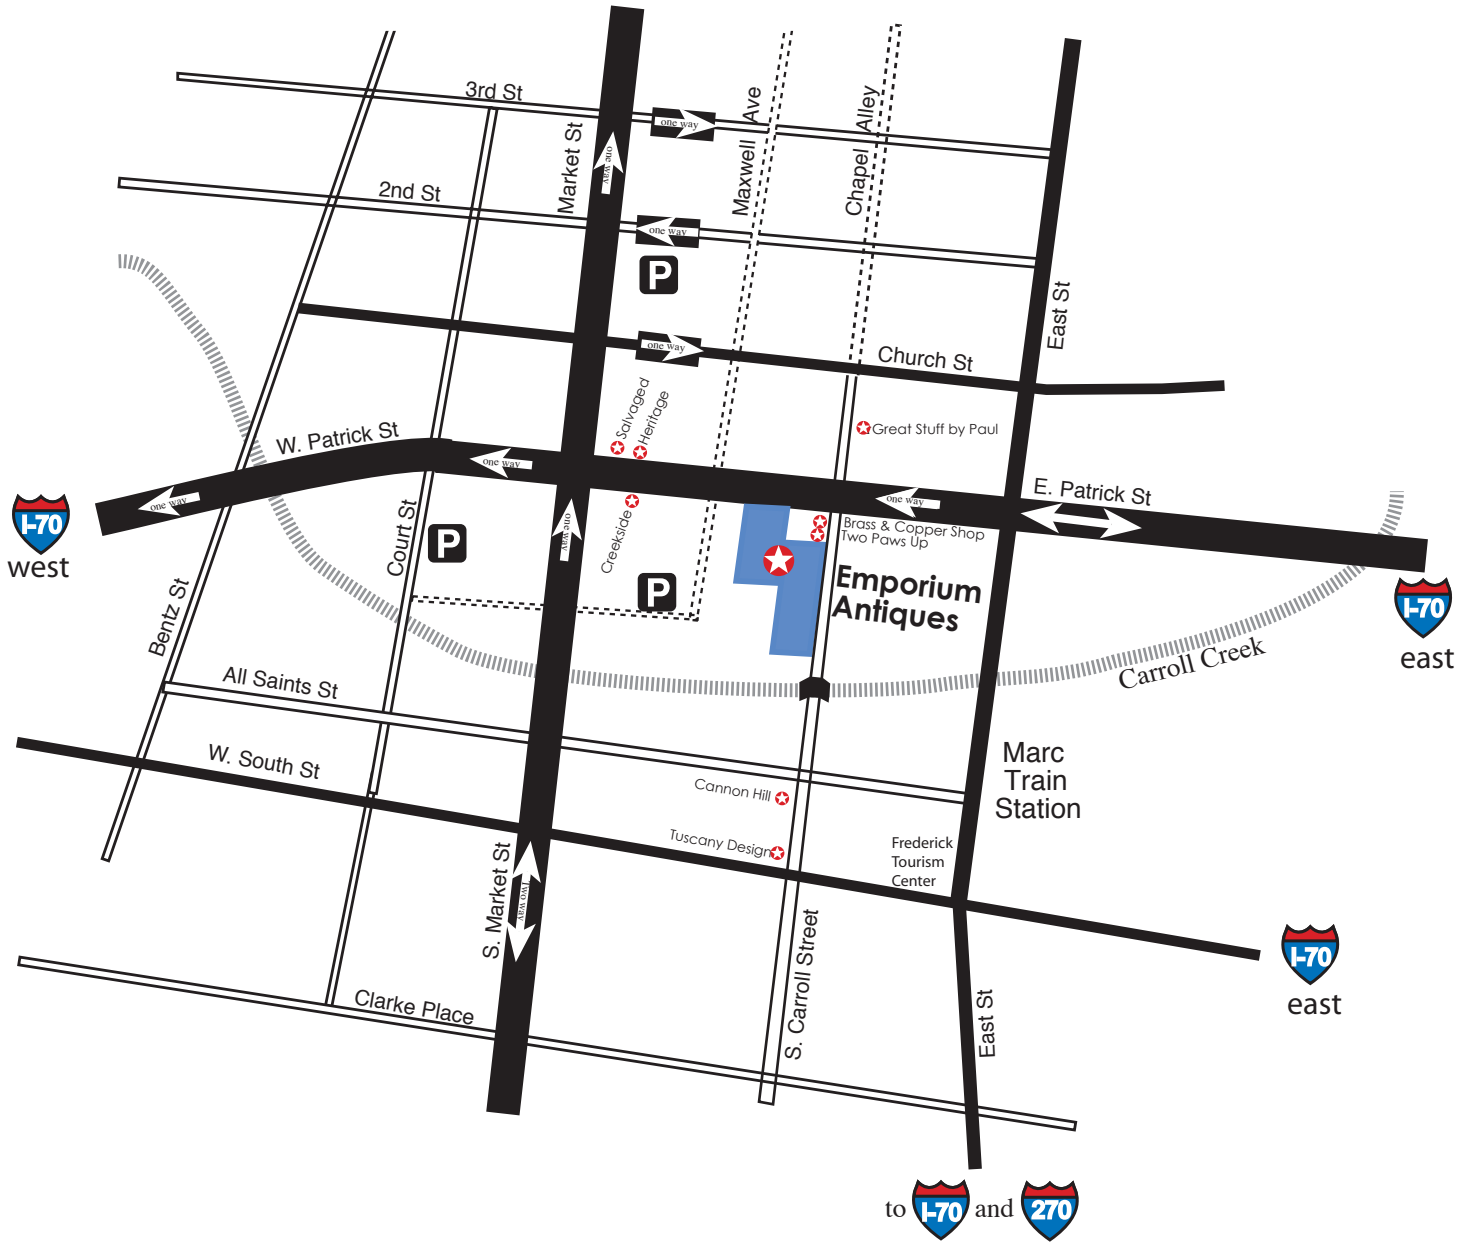

1912 Historic Warehouse
Over 100 Dealers

**112 EAST PATRICK STREET
Frederick, Maryland**

301 662-7099

www.emporiumantiques.com